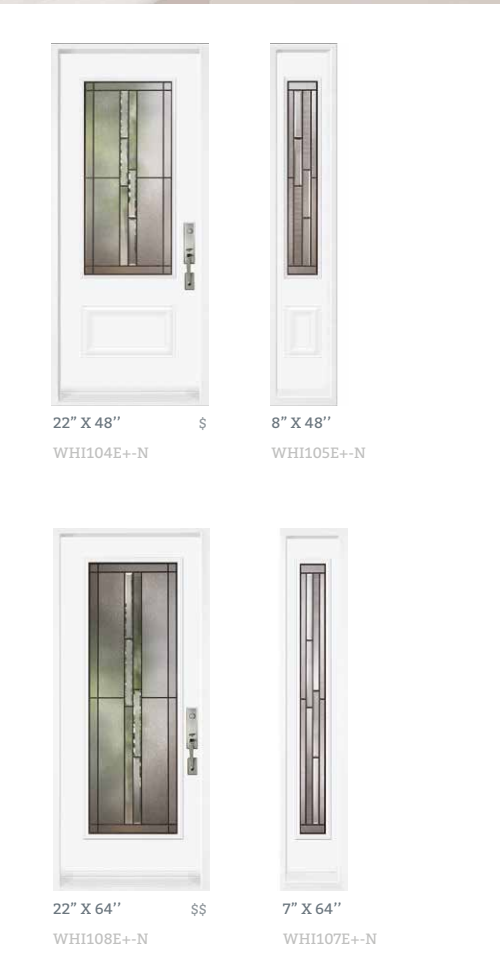

Whistler

- 1 Kasumi
- 2 Screen biseauté | *Beveled Screen*
- 3 Corduroy
- 4 Morocco clair | *Clear Morocco*

FINI STANDARD | *STANDARD FINISH*
NOTE: Autres finis disponibles | *Other available finishes*

N Plomb soudé antique | *Antique Welded Lead*

NOTE: IMPOSTES ET LATÉRAUX DISPONIBLES
TRANSOMS AND SIDELITES AVAILABLE