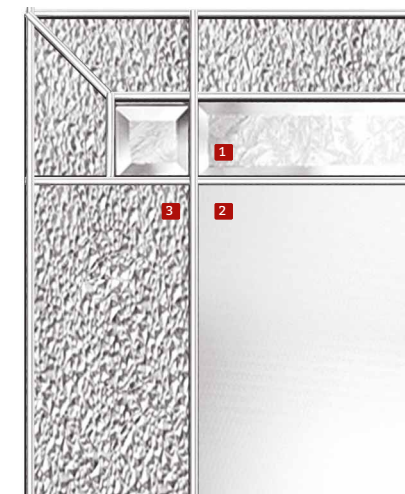

22" X 48"   §   8" X 48"
ROD104E+-PL   ROD105E+-PL

- 1 Givré biseauté
  Beveled Glue Chip
- 2 Screen
- 3 Martelé
  Hammered

FINI STANDARD | STANDARD FINISH
NOTE: Autres finis disponibles | Other available finishes
PL Plomb soudé | Welded Lead

NOTE: TRANSOMS AND SIDELITES AVAILABLE