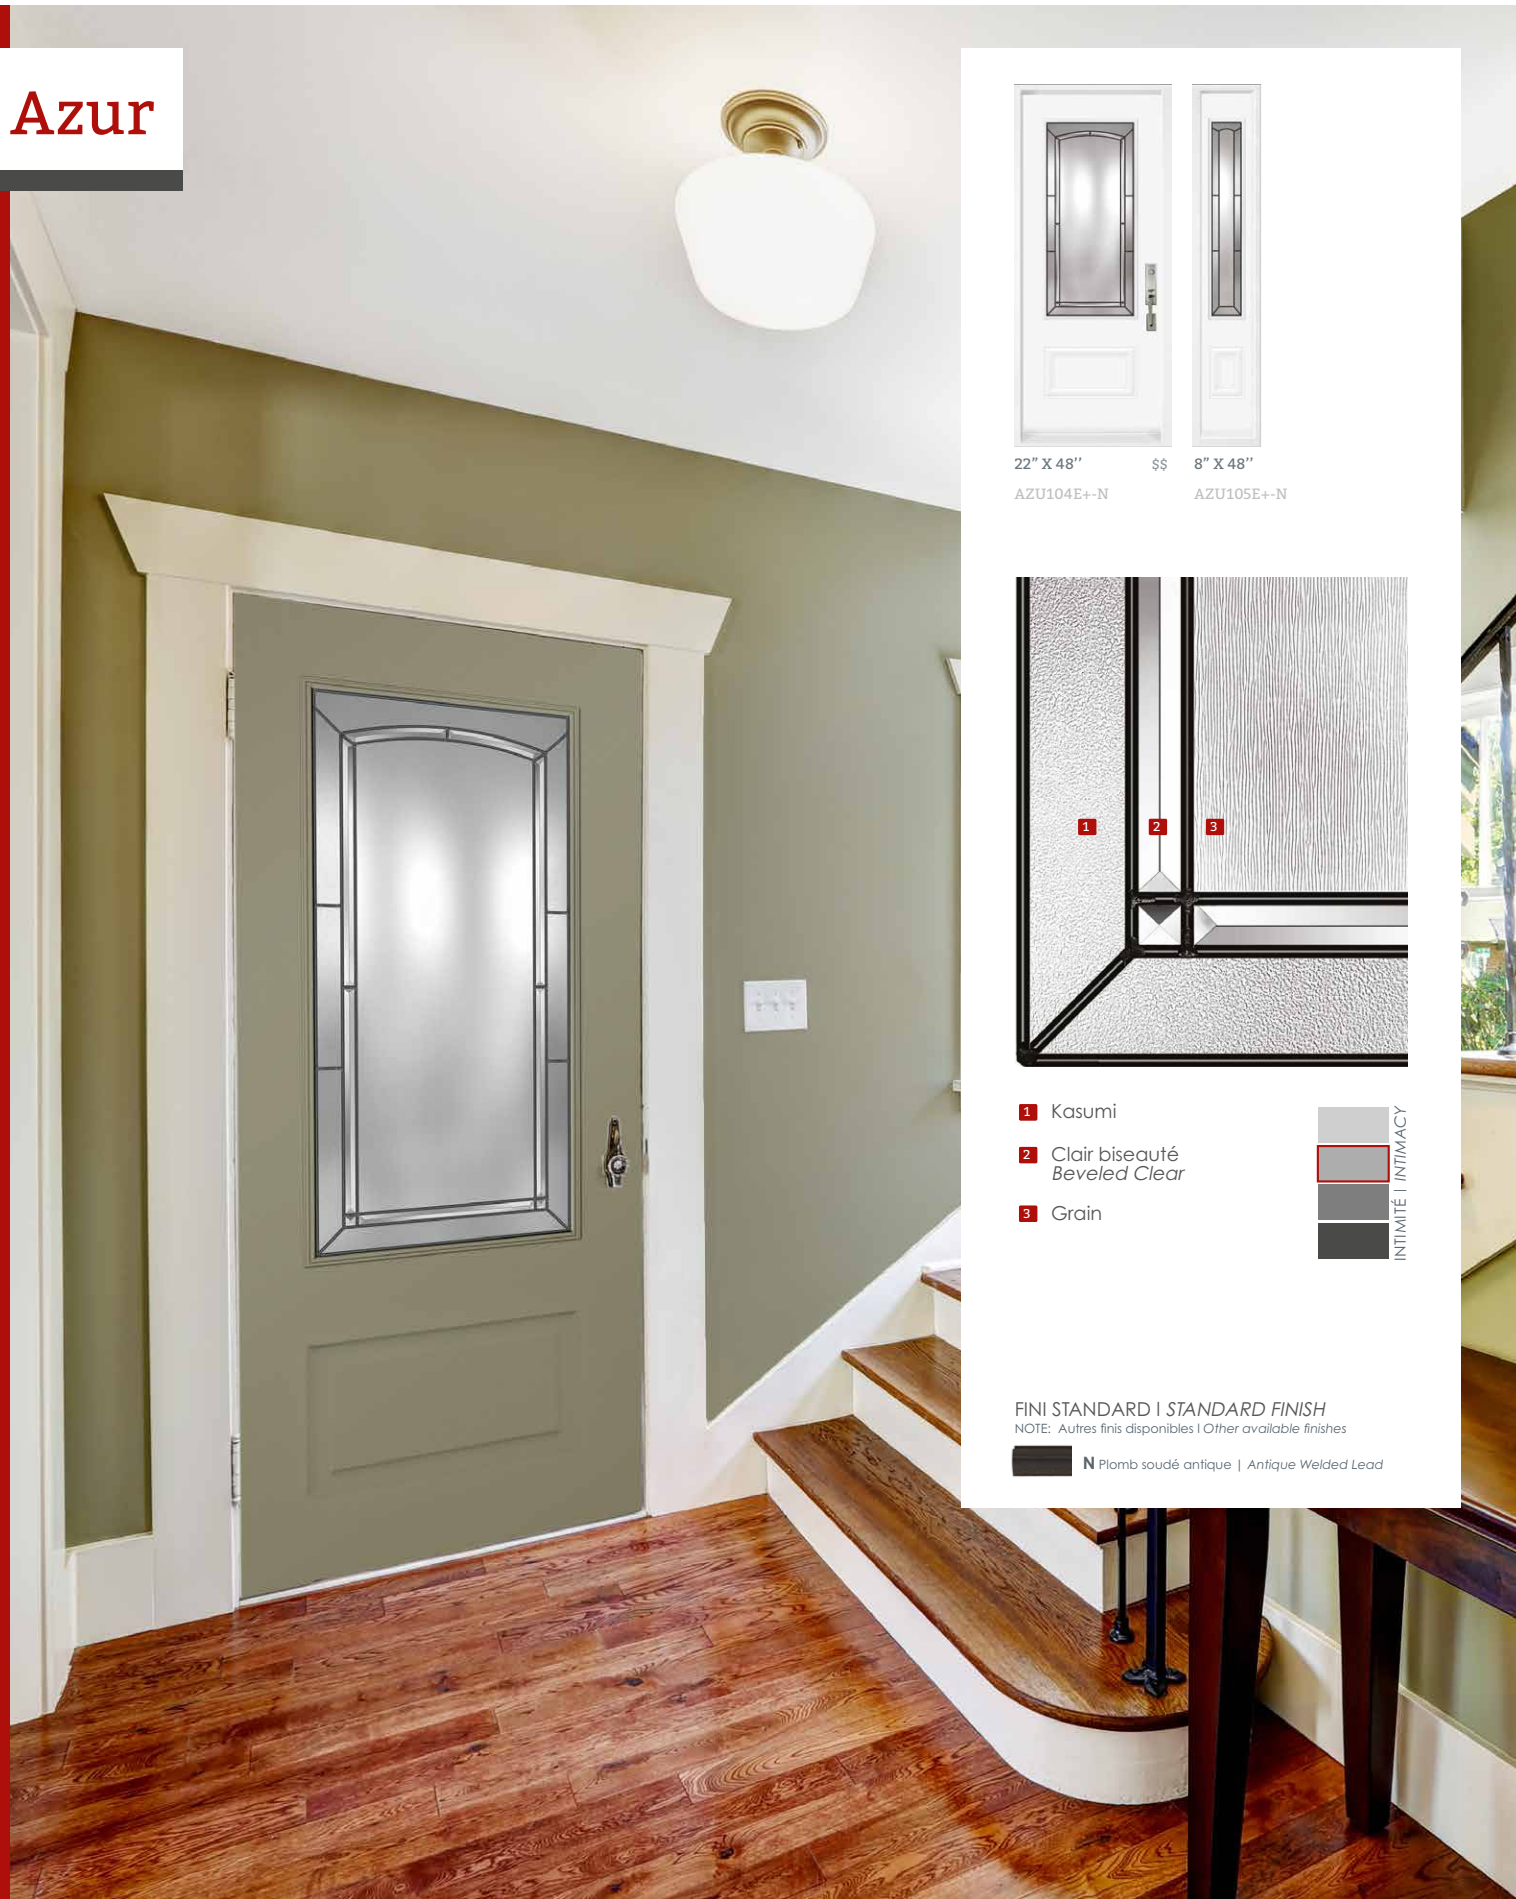

Azur

- 1 Kasumi
- 2 Clair biseauté
  Beveled Clear
- 3 Grain

FINI STANDARD | STANDARD FINISH
NOTE: Autres finis disponibles | Other available finishes
N Plomb soudé antique | Antique Welded Lead

NOTE: IMPOSTES ET LATÉRAUX DISPONIBLES

Rodin

- 1 Givré biseauté
  Beveled Glue Chip
- 2 Screen
- 3 Martelé
  Hammered

FINI STANDARD | STANDARD FINISH
NOTE: Autres finis disponibles | Other available finishes
PL Plomb soudé | Welded Lead

NOTE: TRANSOMS AND SIDELITES AVAILABLE